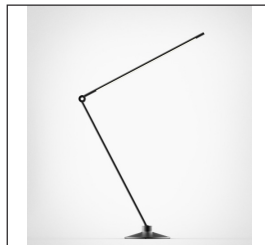

**GUEST BEDROOM
THIN S TASK LAMP**
Lamp by Juniper with a solid brass structure and cast iron base. In raw or black oxide brass, satin nickel, powder coated red-orange or white.