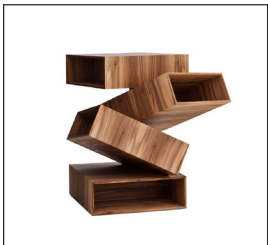

**MASTER BEDROOM
BALANCING BOXES**
Red gum side table by Porro.
Also available in white or black
powder coated metal, eucalyp-
tus, lauro preto, palissandro
santos, and tinoe wood.