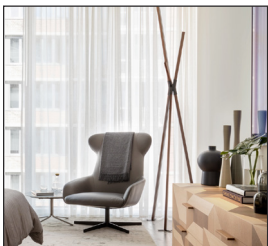

**MASTER BEDROOM
BIG BANG FLOOR LAMP**
Floor lamp by Stickbulb in wal-
nut with blackened steel hard-
ware. Available in a variety
of other wood and hardware
finishes.