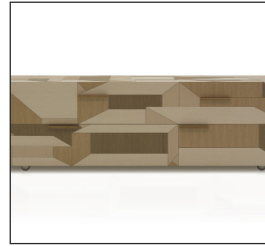

**MASTER BEDROOM
MOON NIGHTSTAND**
Side table by Living Divani
composed of two semi-cyl-
inders in curved natural or
charcoal dyed oak.

LIVE WELL. LIVE MODERN.

west | nyc home

west | out east

**MASTER BEDROOM
READER CHAIR**
High-back armchair by Living Divani upholstered in a wide range of fabrics or leathers with stainless steel matte satin finished base.