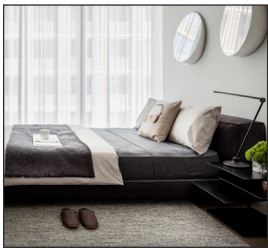

**GUEST BEDROOM
NEOWALL BED, QUEEN**
Upholstered bed by Living Divani. Available in a variety of fabrics and leathers.