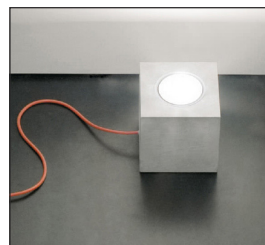

**LIVING ROOM
Q LAMP FLOOR LAMP**
Cement floor lamp with orange or black cable and foot switch by Davide Groppi.